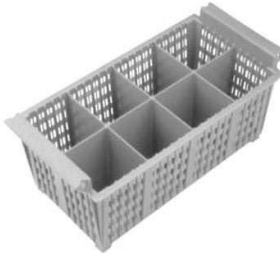

Cambro
DRC2020-180 Sell: \$27.27 ea Packed: each
Dishwasher Rack Cover

Camrack® Cover, fits full size rack,
gray, NSF

FMP
133-1266 Sell: \$12.38 ea Packed: each
Dishwasher Rack Extender

Traex® Extender, for #133-1263
glass rack, full size, 36
compartment, adds 1-9/16" to rack
height, gray

FMP
133-1267 Sell: \$12.38 ea Packed: each
Dishwasher Rack Extender

Traex® Extender, for #133-1264
glass rack, full size, 25
compartment, adds 1-9/16" to rack
height, gray

Traex
1300 Sell: \$29.24 ea Packed: each
Dishwasher Rack, for Flatware

Rack-Master® Dishwasher Rack, for
flatware, half-size, half rack open
w/handles, co-polymer
polypropylene, soak system, beige

FMP
133-1268 Sell: \$26.57 ea Packed: each
Dishwasher Rack, for Flatware

Traex® Washing Basket, half size,
16-7/8" x 8-1/8" x 5-7/8" H, 8
compartments, gray, NSF

Cambro
HFR258-151 Sell: \$13.12 ea Packed: 6 pieces
Dishwasher Rack, for Flatware

Camrack® Flatware Rack, half size,
19-3/4" x 9 7/8" x 4", 2-5/8" max.
height, soft gray, NSF

Cambro
FR258-151 Sell: \$15.23 ea Packed: 6 pieces
Dishwasher Rack, for Flatware