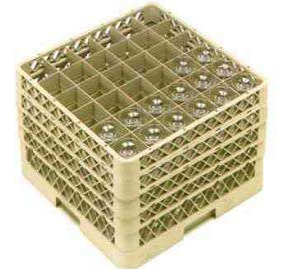

Traex
TR-7CCC   Sell: $45.21 ea Packed: 2 pieces
Dishwasher Rack, Glass Compartment

Rack-Master® Dishwasher Stock
Rack, glass/stem, 36 comp., (comp.
size 2-15/16" sq.), w/3 extenders,
open bottom & sidewalls, full size,
7-7/8" inside ht, handles on all 4
sides, beige co-polymer plastic,
double wall construction, snap-fit
extenders/construction