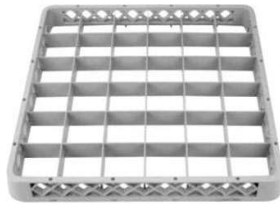

Cambro
DRC2020-180 Sell: \$27.27 ea Packed: each
Dishwasher Rack Cover

Camrack® Cover, fits full size rack,
gray, NSF

FMP
133-1266 Sell: \$12.38 ea Packed: each
Dishwasher Rack Extender

Traex® Extender, for #133-1263
glass rack, full size, 36
compartment, adds 1-9/16" to rack
height, gray

FMP
133-1267 Sell: \$12.38 ea Packed: each
Dishwasher Rack Extender

Traex® Extender, for #133-1264
glass rack, full size, 25
compartment, adds 1-9/16" to rack
height, gray

Traex
1300 Sell: \$29.24 ea Packed: each
Dishwasher Rack, for Flatware

Rack-Master® Dishwasher Rack, for
flatware, half-size, half rack open
w/handles, co-polymer
polypropylene, soak system, beige

FMP
133-1268 Sell: \$26.57 ea Packed: each
Dishwasher Rack, for Flatware

Traex® Washing Basket, half size,
16-7/8" x 8-1/8" x 5-7/8" H, 8
compartments, gray, NSF

Cambro
HFR258-151 Sell: \$13.12 ea Packed: 6 pieces
Dishwasher Rack, for Flatware

Camrack® Flatware Rack, half size,
19-3/4" x 9 7/8" x 4", 2-5/8" max.
height, soft gray, NSF

Cambro
FR258-151 Sell: \$15.23 ea Packed: 6 pieces
Dishwasher Rack, for Flatware