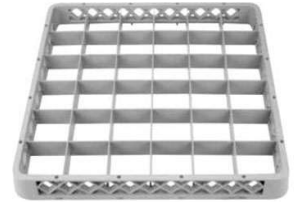

Cambro
DRC2020-180 Sell: \$27.27 ea Packed: each
Dishwasher Rack Cover

Camrack® Cover, fits full size rack,
gray, NSF

FMP
133-1266 Sell: \$12.38 ea Packed: each
Dishwasher Rack Extender

Traex® Extender, for #133-1263
glass rack, full size, 36
compartment, adds 1-9/16" to rack
height, gray

FMP
133-1267 Sell: \$12.38 ea Packed: each
Dishwasher Rack Extender

Traex® Extender, for #133-1264
glass rack, full size, 25
compartment, adds 1-9/16" to rack
height, gray

Traex
1300 Sell: \$29.24 ea Packed: each
Dishwasher Rack, for Flatware

Rack-Master® Dishwasher Rack, for
flatware, half-size, half rack open
w/handles, co-polymer
polypropylene, soak system, beige

FMP
133-1268 Sell: \$26.57 ea Packed: each
Dishwasher Rack, for Flatware

Traex® Washing Basket, half size,
16-7/8" x 8-1/8" x 5-7/8" H, 8
compartments, gray, NSF

Cambro
HFR258-151 Sell: \$13.12 ea Packed: 6 pieces
Dishwasher Rack, for Flatware

Camrack® Flatware Rack, half size,
19-3/4" x 9 7/8" x 4", 2-5/8" max.
height, soft gray, NSF

Cambro
FR258-151 Sell: \$15.23 ea Packed: 6 pieces
Dishwasher Rack, for Flatware